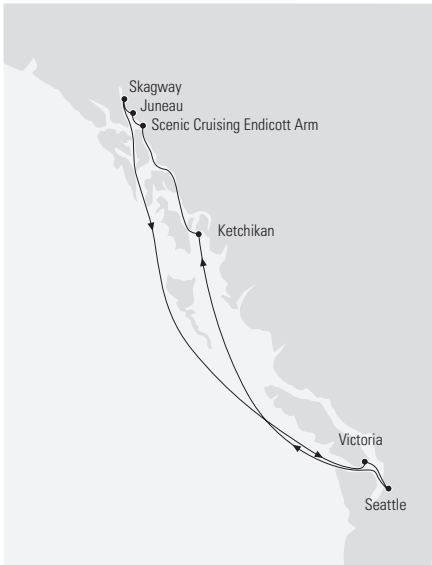

# SUMMER ALASKA CRUISE TO DAWES GLACIER

7 NIGHTS | July 14 - 21, 2024 | Roundtrip Seattle | Princess® | *Majestic Princess*®

## ITINERARY

| DATE    | PORT   | ARRIVE     | DEPART     |
|---------|--|------------|------------|
| July 14 | Seattle, WA                                    |            | 3:00 p.m.  |
| July 15 | At Sea   |            |            |
| July 16 | Ketchikan, AK                                  | 6:30 a.m.  | 3:00 p.m.  |
| July 17 | Endicott Arm & Dawes Glacier (Scenic Cruising) | 5:00 a.m.  | 9:00 a.m.  |
| July 17 | Juneau, AK                                     | 12:30 p.m. | 9:00 p.m.  |
| July 18 | Skagway, AK                                    | 6:00 a.m.  | 5:00 p.m.  |
| July 19 | At Sea   |            |            |
| July 20 | Victoria, BC                                   | 7:00 p.m.  | 11:59 p.m. |
| July 21 | Seattle, WA                                    | 7:00 a.m.  |            |